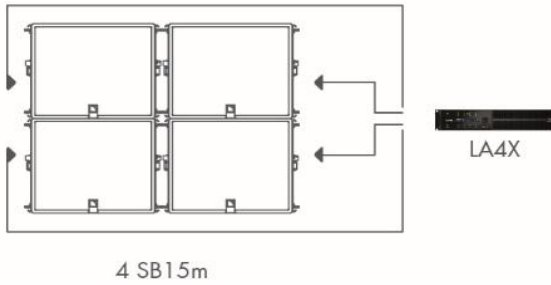

16 KIVA II FOH - CONTOUR 10dB - 40 Hz LF