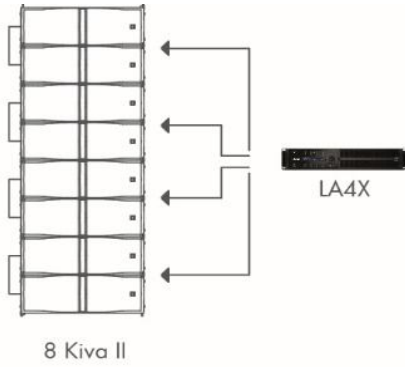

16 KIVA II FOH - CONTOUR 10dB - 40 Hz LF