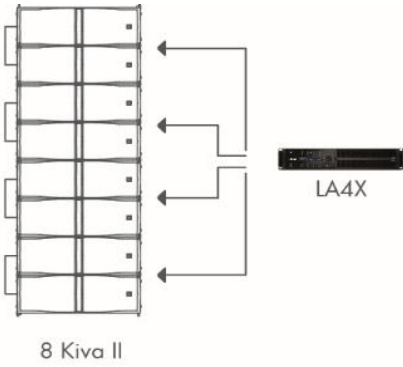

16 KIVA II FOH - CONTOUR 10dB - 40 Hz LF