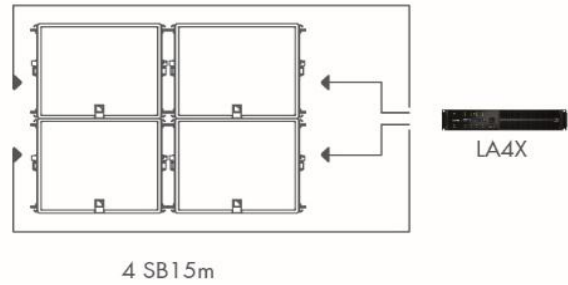

16 KIVA II FOH - CONTOUR 10dB - 40 Hz LF