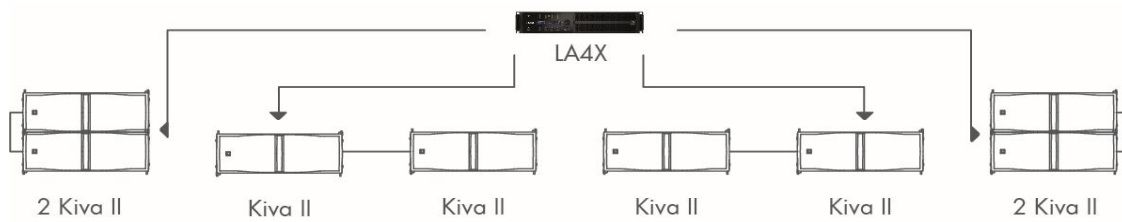

8 KIVA II FILL