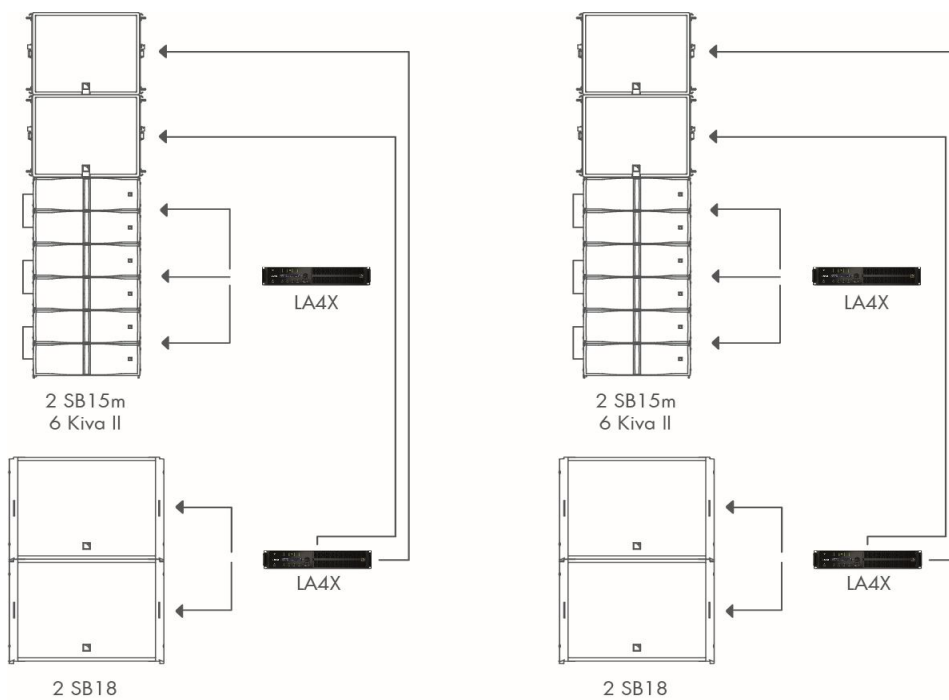

12 KIVA II FOH - CONTOUR 8dB - 32 Hz LF