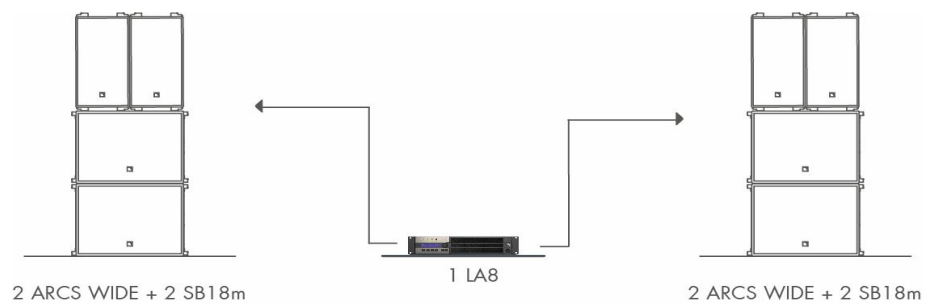

4 ARCS WIDE SIDE FILL (60° x 90°)