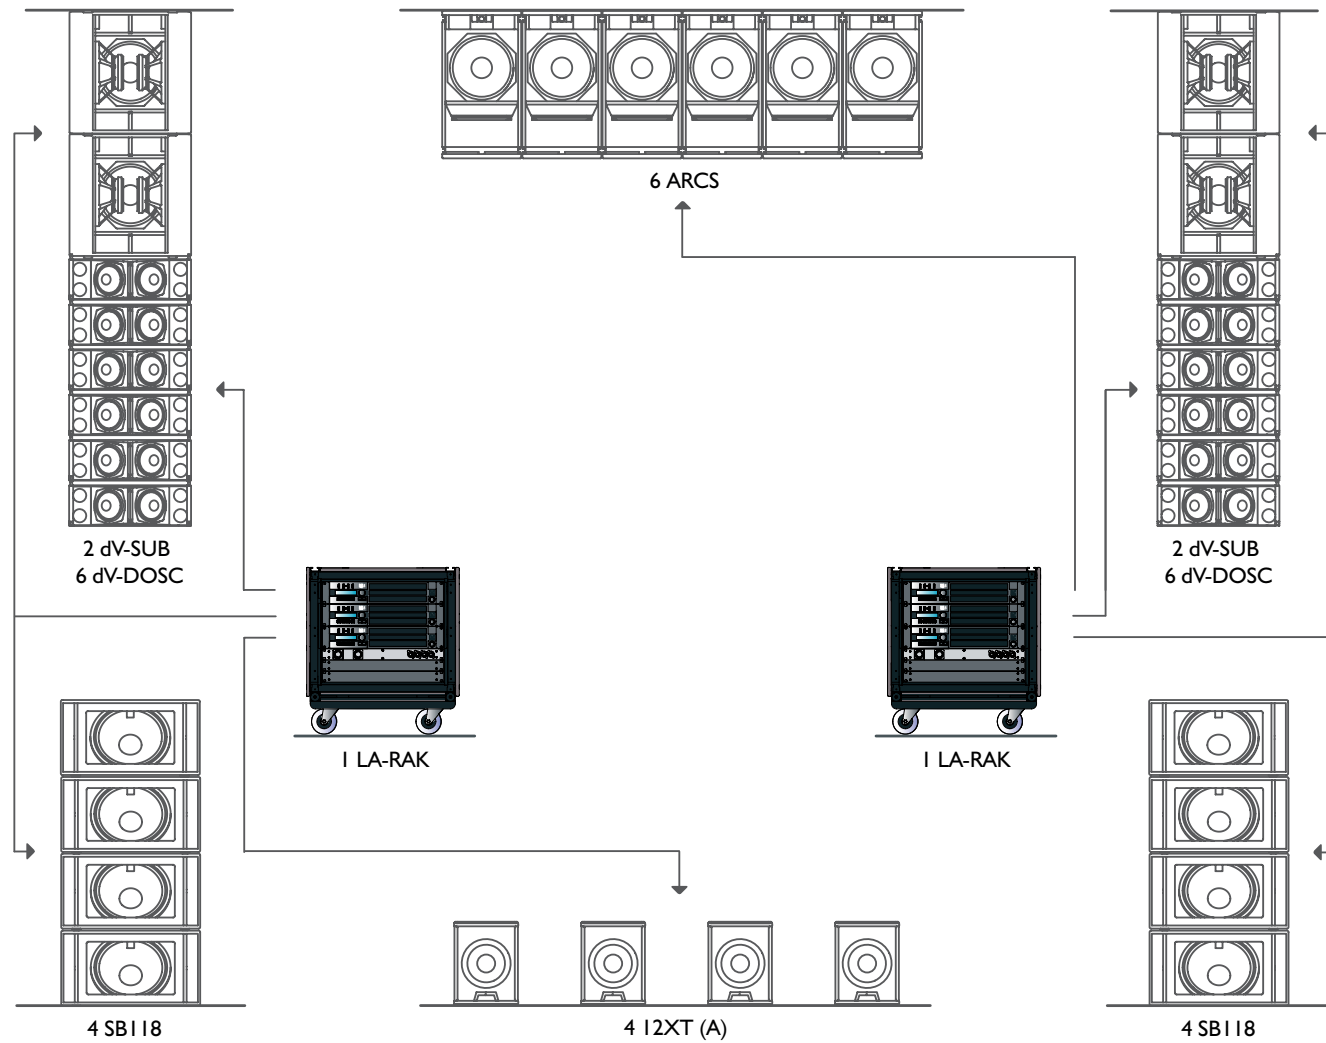

12 DV-DOSC FOH SYSTEM - ARCS CENTER CLUSTER

| | |
|----------------|---|
| Project | 12 dV-DOSC Foh System - Arcs Center Cluster |
| Client | Dosc Network |
| Type | System Layout |