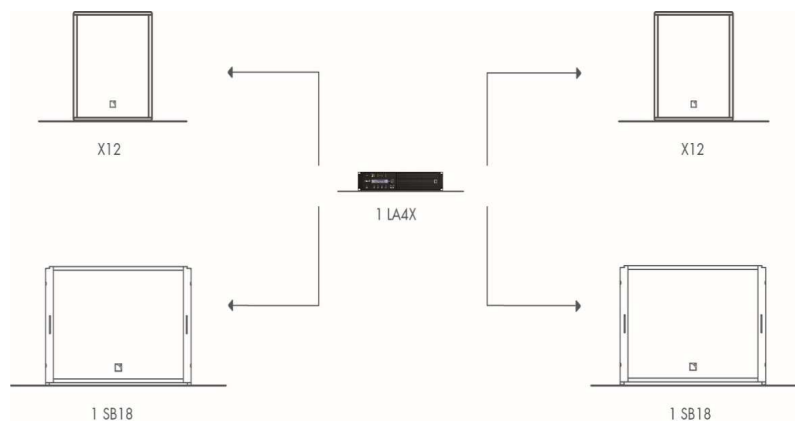

X15 HiQ KIT LIST

CONFIGURATION

X15 HiQ SYSTEM	DESCRIPTION	STAGE MONITOR	STAGE MONITOR LA-RAK
LA4X CE	Amplified controller with PFC 4 x 1000 W /8 Ohms. ethernet network. AE	1	0
LA8	Amplified controller 4 x 1800 W/4 Ohms. ethernet network. AES/EBU	0	3
LA-RAK EMPTY	Touring Rack (RK9U/LA-POWER/LA-PANEL/ LA-PANELAES3/2U panels)	0	1
X15 HiQ	2-way active coaxial enclosure : 15" LF + 3" HF diaphragm	2	12
SP5	Speaker cable: 4 x 4mm ² NL4 5m length	0	6
SP25	Speaker cable: 4 x 4mm ² NL4 25m length	2	6
DOMF	Multipair cable adapter LINK-BREAKOUT 6 x LR3 female	0	1
SERVICE STARTER KIT X15 HiQ	DESCRIPTION		
KR HF DIAPHRAGM TBA	#N/A	0	1
KR SPEAKER COMPLETE TBA	#N/A	0	1

CONFIGURATIONS AND KIT LISTS

X SERIES

5XT DISTRIBUTED

X8 LCR MONITOR

X12 FOH

X12 STAGE MONITOR

X15 HIQ STAGE MONITOR

X15 HIQ STAGE MONITOR WITH LA-RAK