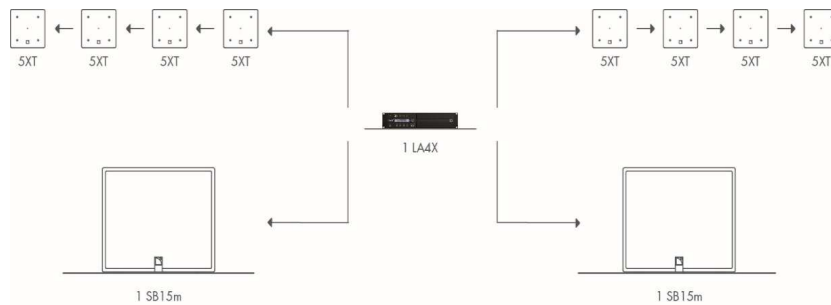

X12 KIT LIST

CONFIGURATION

X12 SYSTEM	DESCRIPTION	FOH	STAGE MONITOR
LA4X	Amplified controller with PFC 4 x 1000 W /8 Ohms. ethernet network. AE	1	1
X12	2-way passive coaxial enclosure : 12" LF + 3" HF diaphragm	2	4
SB18	High power compact subwoofer: 1 x 18"	2	0
SB18PLA	Removable front dolly on wheels for SB18/SB18m enclosure	2	0
SB18COV	Protective cover for SB18(m) enclosure	2	0
X-US1215	Short U-bracket for X15 HiQ	2	0
Embi	Pole mount socket: 8XTi/12XTi	2	0
SP25	Speaker cable: 4 x 4mm ² NL4 25m length	4	4

X15 HiQ KIT LIST

CONFIGURATION

X15 HiQ SYSTEM	DESCRIPTION	STAGE MONITOR	STAGE MONITOR LA-RAK
LA4X CE	Amplified controller with PFC 4 x 1000 W /8 Ohms. ethernet network. AE	1	0
LA8	Amplified controller 4 x 1800 W/4 Ohms. ethernet network. AES/EBU	0	3
LA-RAK EMPTY	Touring Rack (RK9U/LA-POWER/LA-PANEL/ LA-PANELAES3/2U panels)	0	1
X15 HiQ	2-way active coaxial enclosure : 15" LF + 3" HF diaphragm	2	12
SP5	Speaker cable: 4 x 4mm ² NL4 5m length	0	6
SP25	Speaker cable: 4 x 4mm ² NL4 25m length	2	6
DOMF	Multipair cable adapter LINK-BREAKOUT 6 x LR3 female	0	1
SERVICE STARTER KIT X15 HiQ	DESCRIPTION		
KR HF DIAPHRAGM TBA	#N/A	0	1
KR SPEAKER COMPLETE TBA	#N/A	0	1

CONFIGURATIONS AND KIT LISTS

X SERIES

5XT DISTRIBUTED

X8 LCR MONITOR

X12 FOH

X12 STAGE MONITOR

X15 HIQ STAGE MONITOR

X15 HIQ STAGE MONITOR WITH LA-RAK