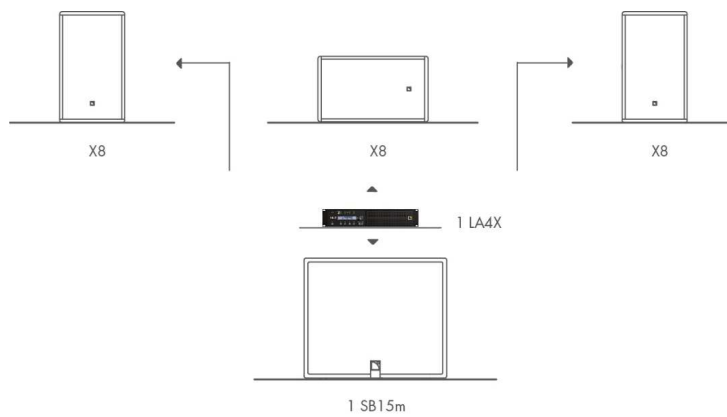

X12 KIT LIST

CONFIGURATION

X12 SYSTEM	DESCRIPTION	FOH	STAGE MONITOR
LA4X	Amplified controller with PFC 4 x 1000 W /8 Ohms. ethernet network. AE	1	1
X12	2-way passive coaxial enclosure : 12" LF + 3" HF diaphragm	2	4
SB18	High power compact subwoofer: 1 x 18"	2	0
SB18PLA	Removable front dolly on wheels for SB18/SB18m enclosure	2	0
SB18COV	Protective cover for SB18(m) enclosure	2	0
X-US1215	Short U-bracket for X15 HiQ	2	0
Embi	Pole mount socket: 8XTi/12XTi	2	0
SP25	Speaker cable: 4 x 4mm ² NL4 25m length	4	4

X15 HiQ KIT LIST

CONFIGURATION

X15 HiQ SYSTEM	DESCRIPTION	STAGE MONITOR	STAGE MONITOR LA-RAK
LA4X CE	Amplified controller with PFC 4 x 1000 W /8 Ohms. ethernet network. AE	1	0
LA8	Amplified controller 4 x 1800 W/4 Ohms. ethernet network. AES/EBU	0	3
LA-RAK EMPTY	Touring Rack (RK9U/LA-POWER/LA-PANEL/ LA-PANELAES3/2U panels)	0	1
X15 HiQ	2-way active coaxial enclosure : 15" LF + 3" HF diaphragm	2	12
SP5	Speaker cable: 4 x 4mm ² NL4 5m length	0	6
SP25	Speaker cable: 4 x 4mm ² NL4 25m length	2	6
DOMF	Multipair cable adapter LINK-BREAKOUT 6 x LR3 female	0	1
SERVICE STARTER KIT X15 HiQ	DESCRIPTION		
KR HF DIAPHRAGM TBA	#N/A	0	1
KR SPEAKER COMPLETE TBA	#N/A	0	1

CONFIGURATIONS AND KIT LISTS

X SERIES

5XT DISTRIBUTED

X8 LCR MONITOR

X12 FOH

X12 STAGE MONITOR

X15 HIQ STAGE MONITOR

X15 HIQ STAGE MONITOR WITH LA-RAK