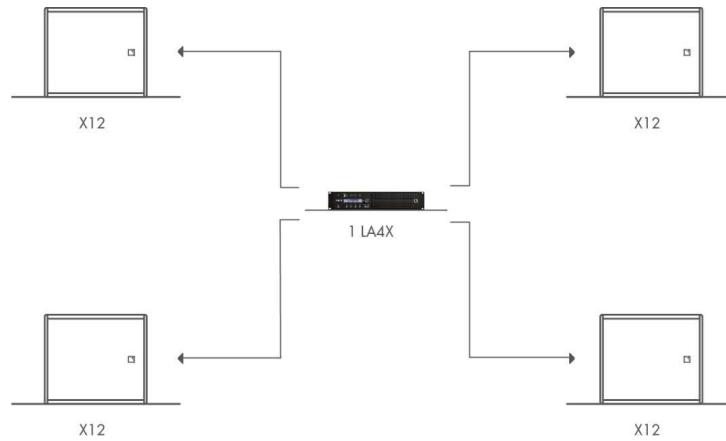

X12 KIT LIST

CONFIGURATION

X12 SYSTEM	DESCRIPTION	FOH	STAGE MONITOR
LA4X	Amplified controller with PFC 4 x 1000 W /8 Ohms. ethernet network. AE	1	1
X12	2-way passive coaxial enclosure : 12" LF + 3" HF diaphragm	2	4
SB18	High power compact subwoofer: 1 x 18"	2	0
SB18PLA	Removable front dolly on wheels for SB18/SB18m enclosure	2	0
SB18COV	Protective cover for SB18(m) enclosure	2	0
X-US1215	Short U-bracket for X15 HiQ	2	0
Embi	Pole mount socket: 8XTi/12XTi	2	0
SP25	Speaker cable: 4 x 4mm ² NL4 25m length	4	4

X15 HiQ KIT LIST

CONFIGURATION

X15 HiQ SYSTEM	DESCRIPTION	STAGE MONITOR	STAGE MONITOR LA-RAK
LA4X CE	Amplified controller with PFC 4 x 1000 W /8 Ohms. ethernet network. AE	1	0
LA8	Amplified controller 4 x 1800 W/4 Ohms. ethernet network. AES/EBU	0	3
LA-RAK EMPTY	Touring Rack (RK9U/LA-POWER/LA-PANEL/ LA-PANELAES3/2U panels)	0	1
X15 HiQ	2-way active coaxial enclosure : 15" LF + 3" HF diaphragm	2	12
SP5	Speaker cable: 4 x 4mm ² NL4 5m length	0	6
SP25	Speaker cable: 4 x 4mm ² NL4 25m length	2	6
DOMF	Multipair cable adapter LINK-BREAKOUT 6 x LR3 female	0	1
SERVICE STARTER KIT X15 HiQ	DESCRIPTION		
KR HF DIAPHRAGM TBA	#N/A	0	1
KR SPEAKER COMPLETE TBA	#N/A	0	1

CONFIGURATIONS AND KIT LISTS

X SERIES

5XT DISTRIBUTED

X8 LCR MONITOR

X12 FOH

X12 STAGE MONITOR

X15 HIQ STAGE MONITOR

X15 HIQ STAGE MONITOR WITH LA-RAK